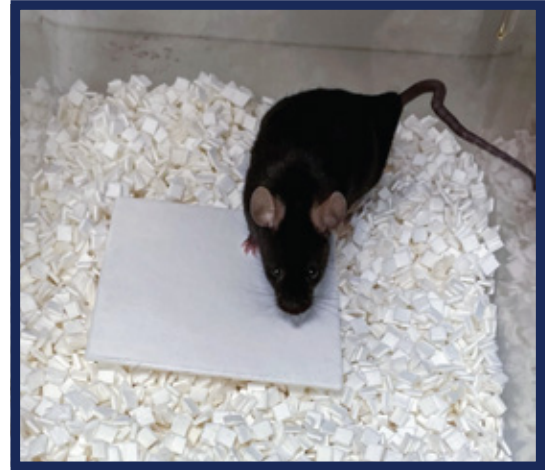

ALPHA-nest®

Introducing a Better & Cleaner Nesting Enrichment Additive

Enhanced environmental enrichment

Appeals to rodents' natural behavior of nest building. Its long cotton fibers allow for easy shredding and manipulation.

Unparalleled cleanliness

Extremely clean due to being manufactured from 100% bleached cotton staple fibers to exacting standards.

Helps with grinding

The hard nature of ALPHA-nest provides rodents with food grinding problems, a distraction in turn reducing those issues

Low dust levels

Long cotton staple fibers eliminate the potential for airborne dust after shredding

Labor Savings

Pre-cut and each sheet can fit through wire cage lids for easy dispensing

No concern for limb entanglement

Does **not** contain threads, so rodents will not end up with limb entanglements

Autoclavable

Can be easily autoclaved

Availability

ALPHA-nest is sold in 3" x 3" squares. They are packaged in sealed plastic bags within 2,000- count cartons.

Irradiated upon request

[LEARN MORE](#)