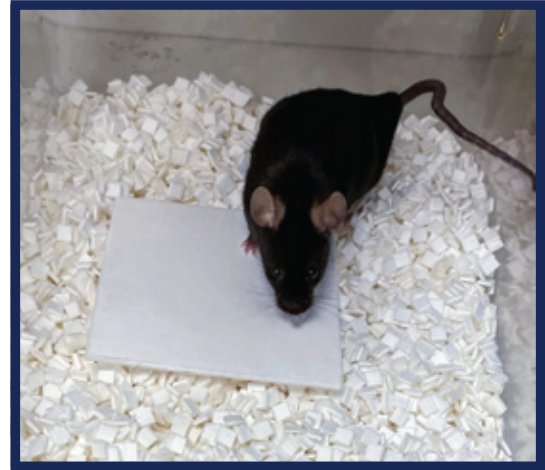

ALPHA-nest®

Introducing a Better & Cleaner Nesting Enrichment Additive

Enhanced environmental enrichment

Appeals to rodents' natural behavior of nest building. Its long cotton fibers allow for easy shredding and manipulation.

Unparalleled cleanliness

Extremely clean due to being manufactured from 100% bleached cotton staple fibers to exacting standards.

Helps with grinding

The hard nature of ALPHA-nest provides rodents with food grinding problems, a distraction in turn reducing those issues

Low dust levels

Long cotton staple fibers eliminate the potential for airborne dust after shredding

Labor Savings

Pre-cut and each sheet can fit through wire cage lids for easy dispensing

No concern for limb entanglement

Does **not** contain threads, so rodents will not end up with limb entanglements

Autoclavable

Can be easily autoclaved

Availability

ALPHA-nest is sold in 3" x 3" squares. They are packaged in sealed plastic bags within 2,000- count cartons.