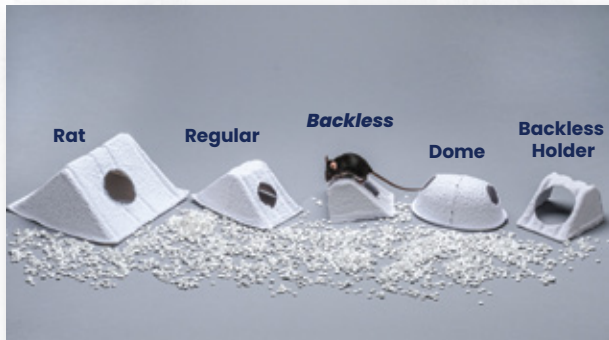

- **Multiple styles and designs**
- **Economical and reusable**
- **Disposable and compostable**
- **Autoclavable and available irradiated**

**Backless**

[Learn More](#)

# Types of Shepherd Shacks

- Shepherd Shack®
- Shepherd Shack® Dome
- Shepherd Shack® Backless
- Shepherd Shack® Gel Cup Holder
- Shepherd Shack® Backless Gel Cup Holder
- Rat Shack

The Shepherd Shack® Holder makes the Clear H<sub>2</sub>O®Gel more accessible in the cage, holding it up off the bottom.